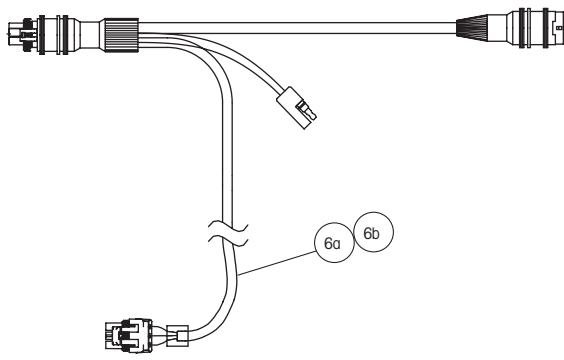

**CP CONTROLLER ASSEMBLY**  
(Tank valve shown separately)

Three-wire harness  
3-foot or 15-foot long  
ABS junction harness

**TIREMAAX® CONTROLLERS (PRO and CP Integrated)**

ITEM	DESCRIPTION	PART NO.	QTY. PER TANDEM	NOTE
------	-------------	----------	-----------------	------