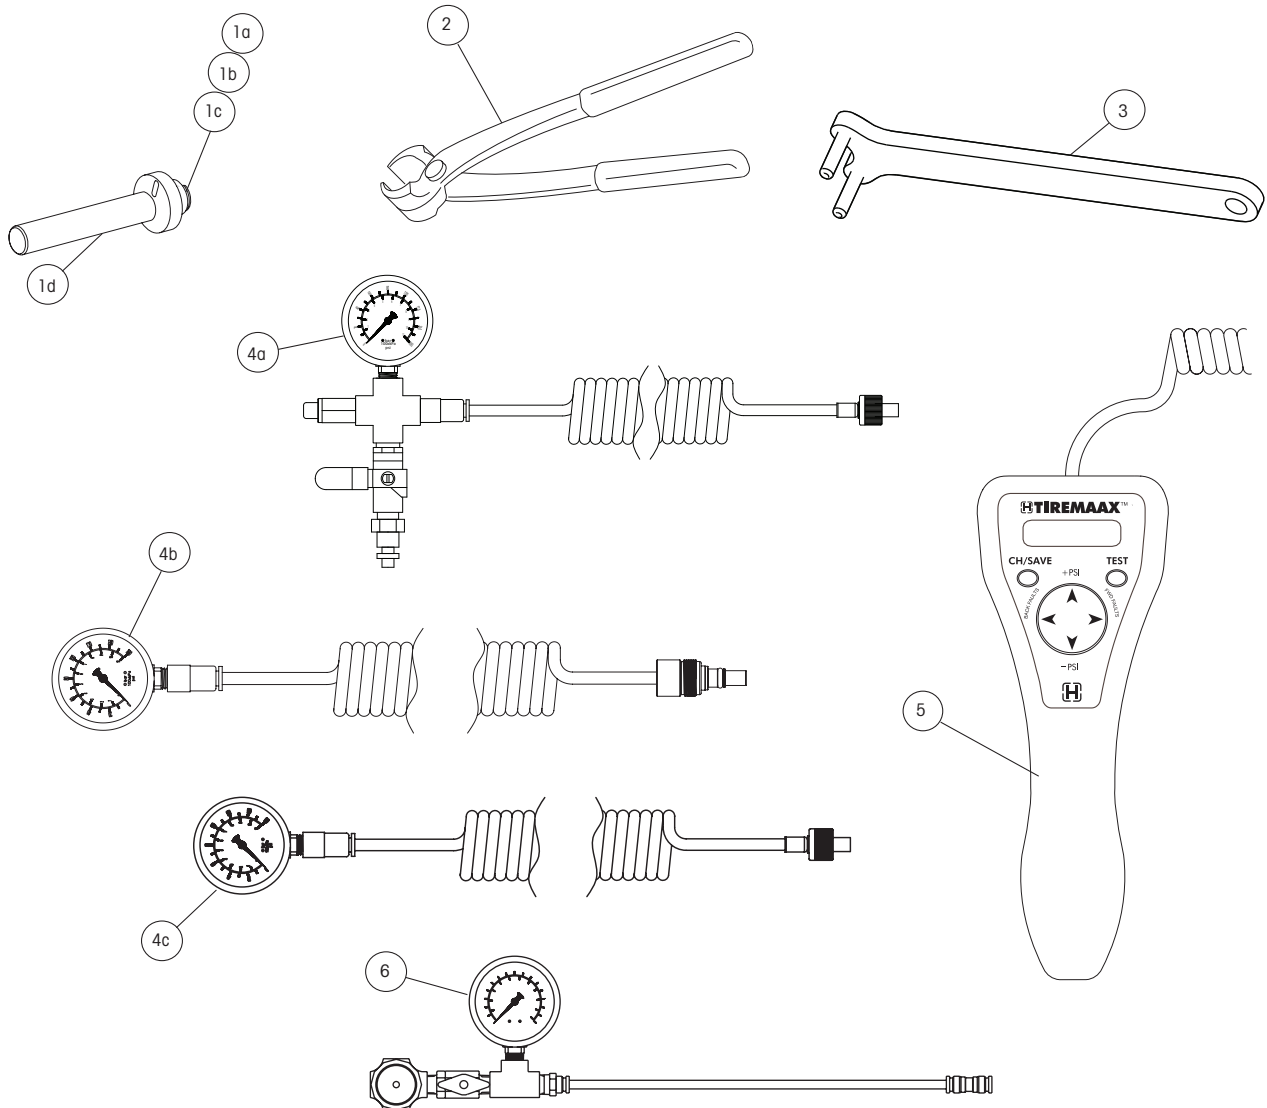

## TIREMAAX® AXLE AND WHEEL COMPONENTS (EC and CP)

ITEM	DESCRIPTION	PART NO.	QTY. PER TANDEM	NOTE
<b>17</b>	<b>TIRE HOSE ASSEMBLY - 180-DEGREE</b>			Includes braided hose with fittings
	<b>17a</b> Tire Hose Assembly 11.5"	VS-29004-1	4	Dual tire size 17" to 19.5"
	<b>17b</b> Tire Hose Assembly 15"	VS-29004-2	4	Dual tire size greater than 19.5"
<b>18</b>	<b>TIRE HOSE ASSEMBLY - Straight - 16.6"</b>	VS-29003-1	4	Includes braided hose with fittings. Dual tire size greater than 17" and super single 22.5"
<b>19</b>	<b>TEE FITTING - FOR DUAL TIRES</b>	VS-29854	4	Dual tire
<b>20</b>	<b>90-DEGREE ELBOW FITTING - FOR SINGLE TIRES</b>	VS-30002	4	Super single tires
<b>21</b>	<b>TEE FITTING GUARD for HN and HP</b>			
	<b>21a</b> Tee Fitting Guard for HN and HP	VS-27890	4	Not compatible with HUS® / P90 or Stemco hubcaps
	<b>21b</b> 6-bolt	VS-30451	4	Compatible with Stemco hubcaps
<b>22</b>	<b>TEE FITTING GUARD for HUS® / P90 Bolt-on Hubcap</b>			
	<b>22a</b> 6-bolt Hubcap	S-28914	4	
	<b>22b</b> 3-bolt Hubcap	S-29147	4	

TIREMAAX® EC and CP

TIREMAAX® TOOLS

ITEM	DESCRIPTION	PART NO.	QTY.	NOTE
<b>1</b>	<b>PLUG DRIVER</b>			
1a	HN (1.75")	S-28146-1	1	
1b	HP (2.50")	S-28146-2	1	
1c	HP and HUS®/ P90 (2.75")	S-28146-3	1	
1d	Driver Handle	S-27399	1	
<b>2</b>	<b>CRIMPING TOOL</b>			
2a	Standard for Field Repair	S-27400	1	
2b	With Ratcheting for OEM Use (Not Shown)	S-29050	1	
<b>3</b>	<b>SPANNER WRENCH</b>	S-29430	1	
<b>4</b>	<b>TARGET GAUGE</b>			
4a	PRO Target Gauge	VS-32331	1	
4b	CP Integrated Target Gauge	VS-32344	1	TIREMAAX CP units after February 2012
4c	CP Target Gauge	VS-30468	1	TIREMAAX CP units prior to February 2012
<b>5</b>	<b>HAND PROGRAMMER</b>	VS-28321	1	15-foot; 4-way connector
<b>6</b>	<b>PRESSURE TESTER (FOR EC CONTROLLER)</b>	VS-28707	1	TIREMAAX EC version only