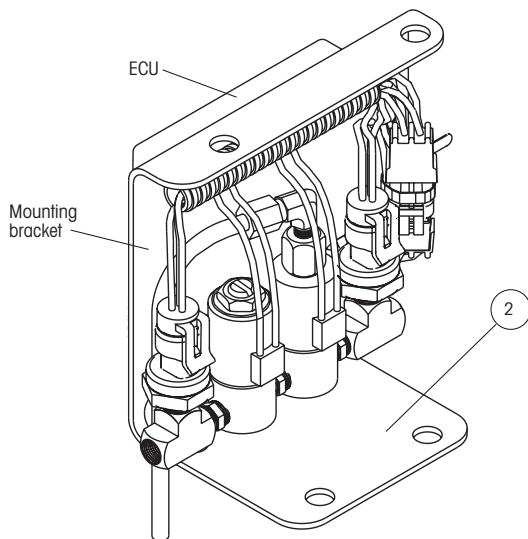

TIREMAAX® CONTROLLERS (EC)

ITEM	DESCRIPTION	QTY. PER TANDEM	NOTE
1	EC to CP Retrofit Kit	1	

Example: Conversion Kit Part Number VS-5100S-1 is 100 psi for Super Single with CP Wiring Adaptor Plug.

Description	PSI Range
TIREMAAX EC and CP	70 to 130

\* Offered in 5 psi increments.

ITEM	DESCRIPTION	PART NO.	QTY. PER TANDEM	NOTE
2	EC Controller Assembly (Electronic Control)			No longer available — replace with item 1
3	EC Wiring Adapter	VS-27771	1	18-inch; 4-way connector
4	EC Wire Harness	VS-29884	1	15-foot; 4-way connector

EC CONTROLLER ASSEMBLY

HARNESS