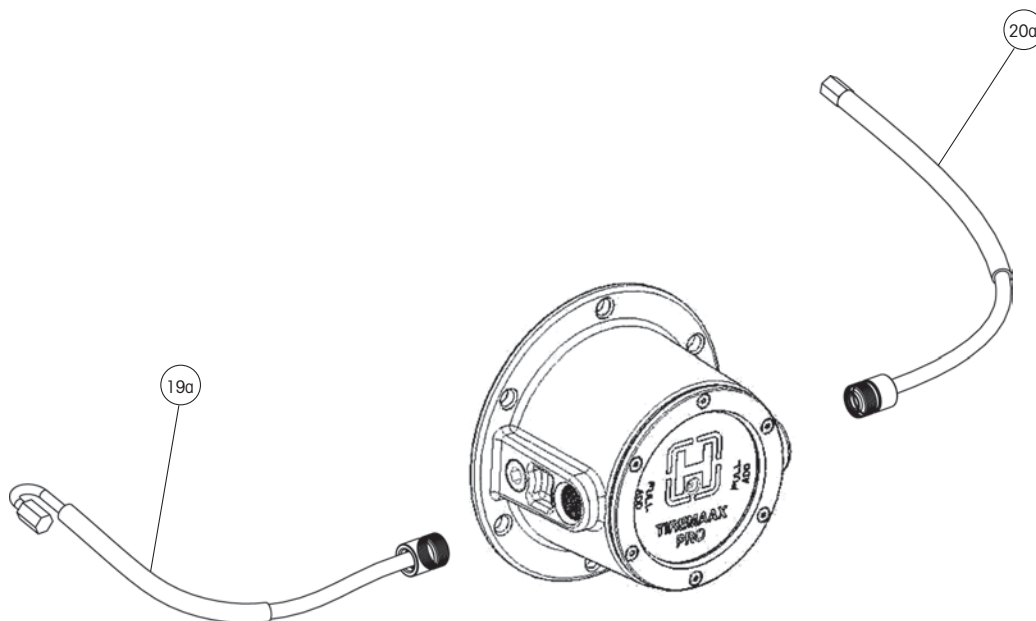

TIREMAAX® PARTS LIST

TIREMAAX® AXLE AND WHEEL COMPONENTS (PRO and CP Integrated)

ITEM	DESCRIPTION	PART NO.	QTY. PER TANDEM	NOTE
18	WHEEL KIT (Individual Components Shown)			
	18a Dual Wheels, Tire Size 17" - 19.5"	VS-8201TM	2	(2) Straight tire hose assemblies (2) 180-degree tire hose assemblies
	18b Dual Wheels, Tire Size Greater than 19.5"	VS-8202TM	2	(2) Straight tire hose assemblies (2) 180-degree tire hose assemblies
	18c Super Single Tires Aluminum 22.5"	VS-8203TM	2	(2) Straight tire hose assemblies
19	TIRE HOSE ASSEMBLY - 180-DEGREE			
	19a Tire Hose Assembly 11.5"	VS-31504-1	4	Dual wheels; tire size 17" to 19.5"
	19b Tire Hose Assembly 15"	VS-31504-2	4	Dual wheels; tire size 22.5" or 24.5"
20	TIRE HOSE ASSEMBLY - Straight			
	20a Tire Hose Assembly 16.5"	VS-31503-1	4	Dual wheels; tire size greater than 19.5"
	20b Tire Hose Assembly 14.5"	VS-31503-2	4	Dual wheels; tire size 17" to 19.5"
	20c Tire Hose Assembly 11.5"	VS-31503-3	4	Super single tires aluminum, 22.5"
21	TIRE HOSE ASSEMBLY - 135-DEGREE			
	21a Tire Hose Assembly 11.5"	VS-31505-1	4	Super single tires steel, 135-degree fitting, 22.5"
22	TIRE HOSE O-RING SERVICE KIT	VS-28999	4	
23	LIQUID-FILLED GAUGE	VS-31498	1	*Not Shown - Optional TIREMAAX PRO