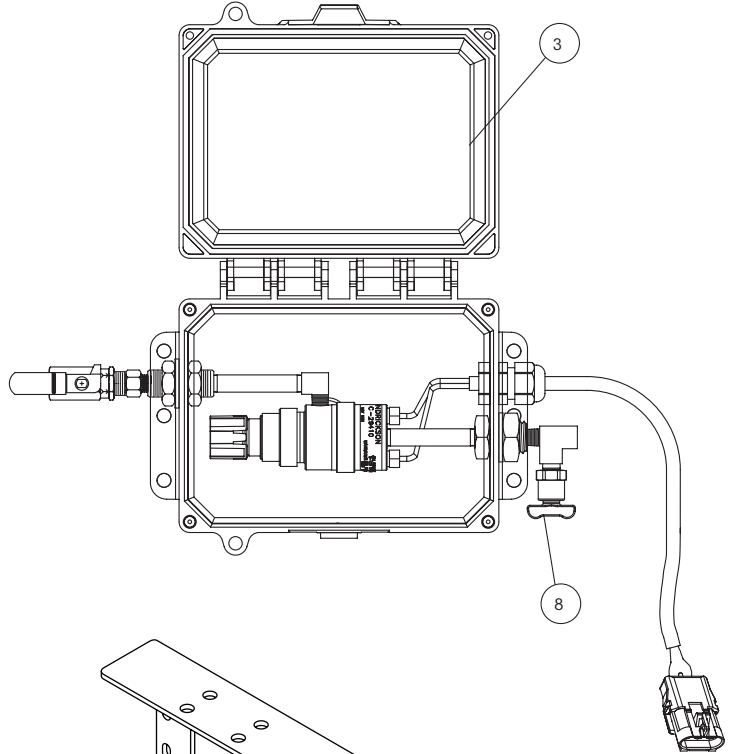

<sup>1</sup> CP units built March 2012 and later include integrated hubcap.

<sup>2</sup> CP units built prior to March 2012.

TIREMAAX® PARTS LIST

TIREMAAX® CONTROLLERS (PRO and CP Integrated)

**PRO CONTROLLER ASSEMBLY**

**CP CONTROLLER ASSEMBLY**  
(Tank valve shown separately)

Three-wire harness  
3-foot or 15-foot long  
ABS junction harness

**TIREMAAX® CONTROLLERS (PRO and CP Integrated)**

ITEM	DESCRIPTION	PART NO.	QTY. PER TANDEM	NOTE
------	-------------	----------	-----------------	------