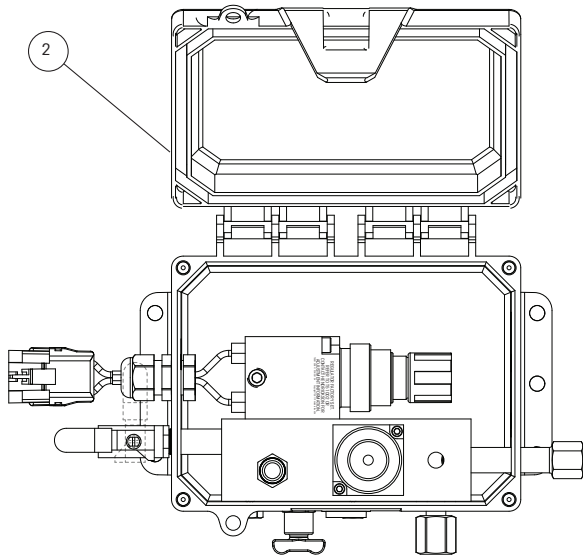

**CP CONTROLLER ASSEMBLY**  
(Tank valve shown separately)

Three-wire harness  
3-foot or 15-foot long  
ABS junction harness

**TIREMAAX® CONTROLLERS (PRO and CP Integrated)**

ITEM	DESCRIPTION	PART NO.	QTY. PER TANDEM	NOTE
------	-------------	----------	-----------------	------