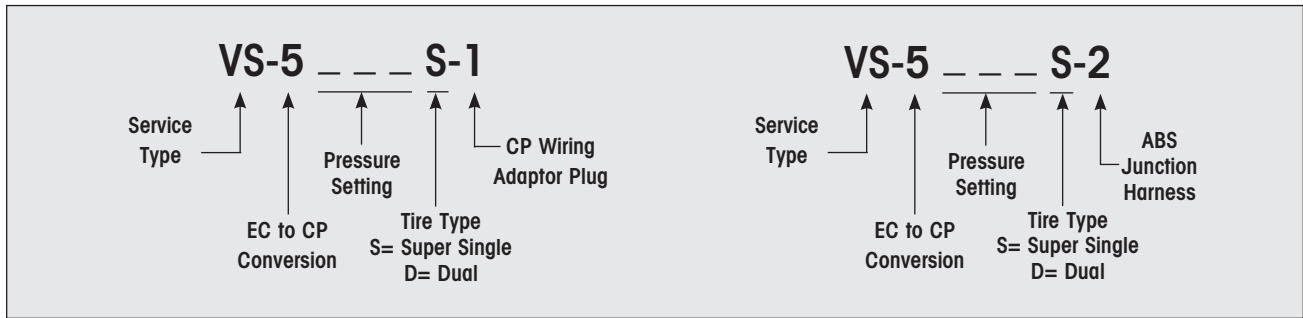

## TIREMAAX® AXLE AND WHEEL COMPONENTS (PRO and CP Integrated)

ITEM	DESCRIPTION	PART NO.	QTY. PER TANDEM	NOTE
<b>18</b>	<b>WHEEL KIT</b> (Individual Components Shown)			
	<b>18a</b> Dual Wheels, Tire Size 17" - 19.5"	VS-8201TM	2	(2) Straight tire hose assemblies (2) 180-degree tire hose assemblies
	<b>18b</b> Dual Wheels, Tire Size Greater than 19.5"	VS-8202TM	2	(2) Straight tire hose assemblies (2) 180-degree tire hose assemblies
	<b>18c</b> Super Single Tires Aluminum 22.5"	VS-8203TM	2	(2) Straight tire hose assemblies
<b>19</b>	<b>TIRE HOSE ASSEMBLY - 180-DEGREE</b>			
	<b>19a</b> Tire Hose Assembly 11.5"	VS-31504-1	4	Dual wheels; tire size 17" to 19.5"
	<b>19b</b> Tire Hose Assembly 15"	VS-31504-2	4	Dual wheels; tire size 22.5" or 24.5"
<b>20</b>	<b>TIRE HOSE ASSEMBLY - Straight</b>			
	<b>20a</b> Tire Hose Assembly 16.5"	VS-31503-1	4	Dual wheels; tire size greater than 19.5"
	<b>20b</b> Tire Hose Assembly 14.5"	VS-31503-2	4	Dual wheels; tire size 17" to 19.5"
	<b>20c</b> Tire Hose Assembly 11.5"	VS-31503-3	4	Super single tires aluminum, 22.5"
<b>21</b>	<b>TIRE HOSE ASSEMBLY - 135-DEGREE</b>			
	<b>21a</b> Tire Hose Assembly 11.5"	VS-31505-1	4	Super single tires steel, 135-degree fitting, 22.5"
<b>22</b>	<b>TIRE HOSE O-RING SERVICE KIT</b>	VS-28999	4	
<b>23</b>	<b>LIQUID-FILLED GAUGE</b>	VS-31498	1	*Not Shown - Optional TIREMAAX PRO

TIREMAAX® CONTROLLERS (EC)

ITEM	DESCRIPTION	QTY. PER TANDEM	NOTE
1	EC to CP Retrofit Kit	1	

Example: Conversion Kit Part Number VS-5100S-1 is 100 psi for Super Single with CP Wiring Adaptor Plug.

Description	PSI Range
TIREMAAX EC and CP	70 to 130