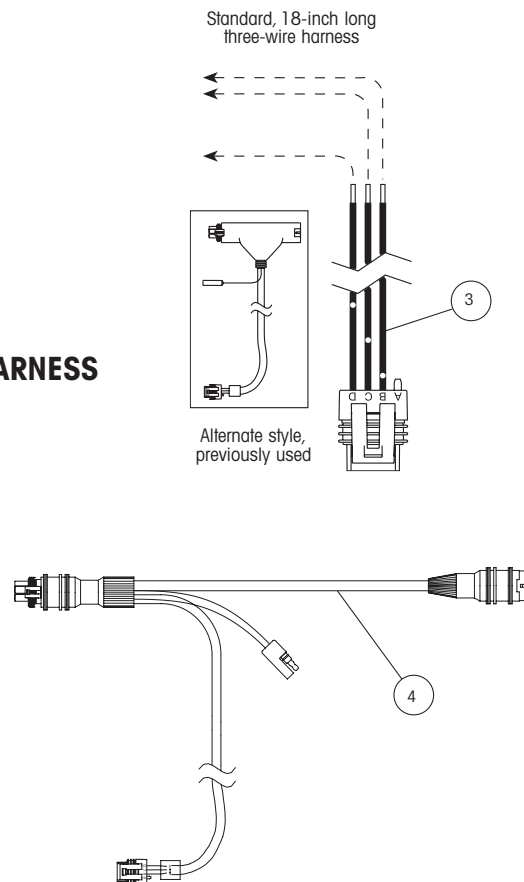

TIREMAAX® CONTROLLERS (EC)

ITEM	DESCRIPTION	QTY. PER TANDEM	NOTE
1	EC to CP Retrofit Kit	1	

Example: Conversion Kit Part Number VS-5100S-1 is 100 psi for Super Single with CP Wiring Adaptor Plug.

Description	PSI Range
TIREMAAX EC and CP	70 to 130

\* Offered in 5 psi increments.

ITEM	DESCRIPTION	PART NO.	QTY. PER TANDEM	NOTE
2	EC Controller Assembly (Electronic Control)			No longer available — replace with item 1
3	EC Wiring Adapter	VS-27771	1	18-inch; 4-way connector
4	EC Wire Harness	VS-29884	1	15-foot; 4-way connector

EC CONTROLLER ASSEMBLY

HARNESS