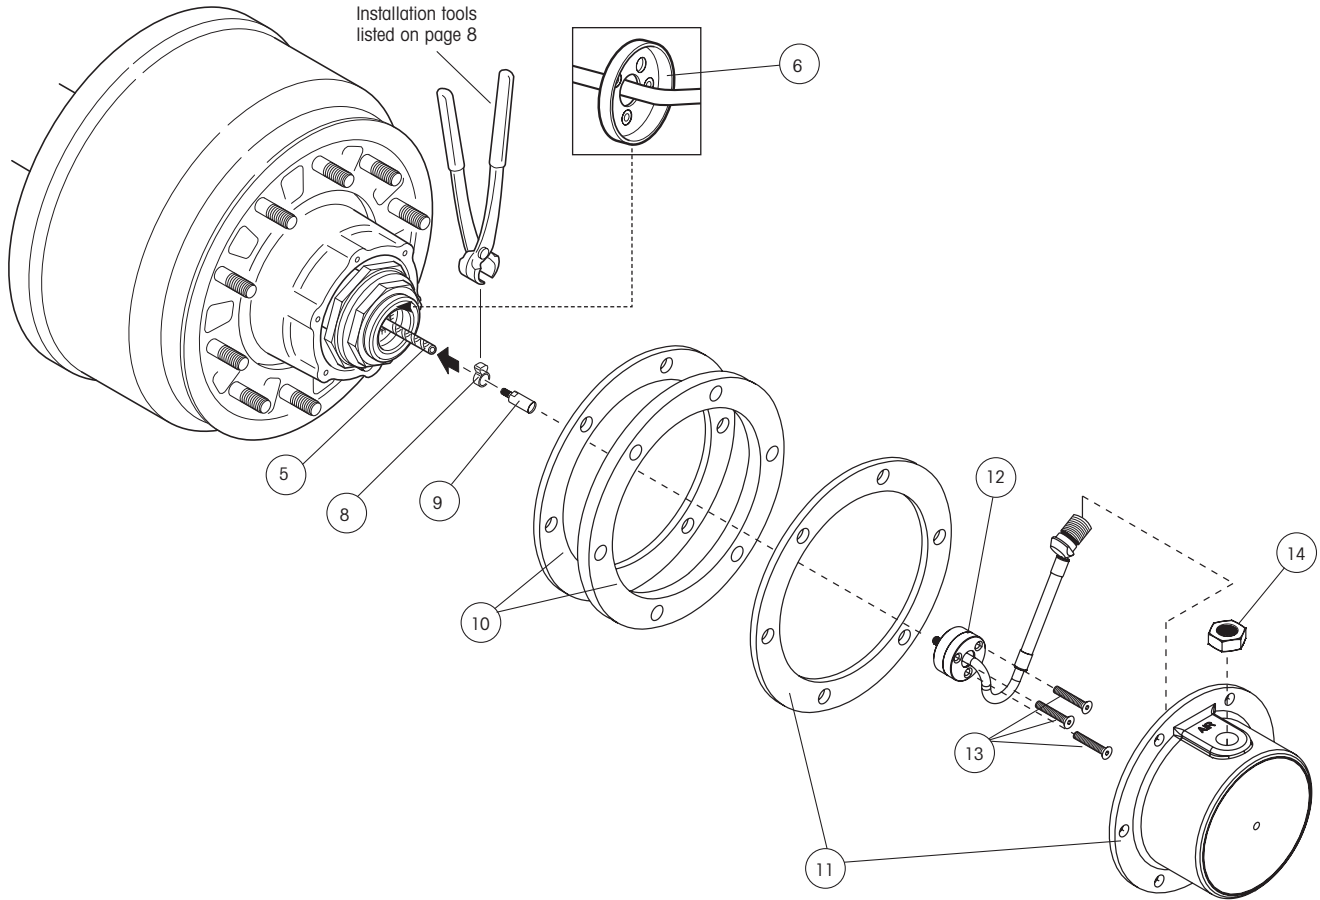

TIREMAAX® AXLE AND WHEEL COMPONENTS (EC and CP)

TIREMAAX® EC and CP

TIREMAX® AXLE AND WHEEL COMPONENTS (EC and CP)

ITEM	DESCRIPTION	PART NO.	QTY. PER TANDEM	NOTE
5	AXLE HOSE			
5a	INTRAAAX®/ VANTRAAX®	VS-29094-1	4	
5b	TRLAXLE® Trailer Axle	VS-29094-2	4	
6	SPINDLE PLUG ASSEMBLY			
6a	HN - 1.75"	VS-27448	4	
6b	HP - 2.50"	VS-27839	4	
6c	HUS/P90 and HP - 2.75"	VS-27449	4	
7	AXLE/FILTER KIT (Not Shown)			
7a	HP Axle	S-24960	4	
7b	HN Axle	S-24963	4	
8	AXLE HOSE CLAMP	VS-26451	4	Not required with threaded axle hose
9	HOSE END ADAPTER	VS-28865	4	Axle hose fitting (includes (2) axle hose clamps)
10	HUBCAP SPACER KIT (No longer available)			Replaced by 11h, 11i, 11j or 11k
11	HUBCAP			
11a	HN Grease - Standard	VS-29566-1	4	Bolt-on, includes gasket and fasteners
11b	HN Oil - Standard	VS-29566-3	4	Bolt-on, includes gasket and fasteners
11c	HP Grease - Standard	VS-29566-2	4	Bolt-on, includes gasket and fasteners
11d	HP Oil - Standard	VS-29566-4	4	Bolt-on, includes gasket and fasteners
11e	HUS/ P90 Screw-on	VS-29566-5	4	Screw-on, includes integrated o-ring
11f	HUS/ P90 6-bolt	VS-29566-2	4	Bolt-on, includes gasket and fasteners
11g	HUS/ P90 3-bolt	S-29227-2	4	Bolt-on, includes integrated o-ring
11h	HN Grease - Stemco Extended Hubcap	VS-31290	4	Bolt-on, includes gasket
11i	HP Grease - Stemco Extended Hubcap	VS-31291	4	Bolt-on, includes gasket
11j	HN Oil - Stemco Extended Hubcap	VS-31292	4	Bolt-on, includes gasket
11k	HP Oil - Stemco Extended Hubcap	VS-31293	4	Bolt-on, includes gasket
12	ROTARY UNION KITS (Shown on Page 8)			
12a	No Spindle Plug	S-28622	4	Includes (1) rotary union assembly, (2) hose clamps, (4) machine screws, and (1) hose end adapter
12b	HN Spindle Plug	S-28192	4	Includes (1) rotary union assembly, (1) 1.75" spindle plug, (2) hose clamps, (4) machine screws, (1) HN hubcap gasket and (1) hose end adapter
12c	HP and HUS/ P90 Spindle Plug	S-28193	4	Includes (1) rotary union assembly, (1) 2.75" spindle plug, (2) hose clamps, (4) machine screws, (1) HP hubcap gasket, (1) HUS/ P90 hubcap o-ring and (1) hose end adapter
13	COUNTERSUNK CAP SCREW	SA-8200-8	12	Order (3) per rotary union
14	JAM NUT	VS-26487	4	
15	AXLE VENT KIT W/ DUCK BILL CHECK	VS-27378	4	
16	AXLE FILTER (Not Shown)	A-24217	4