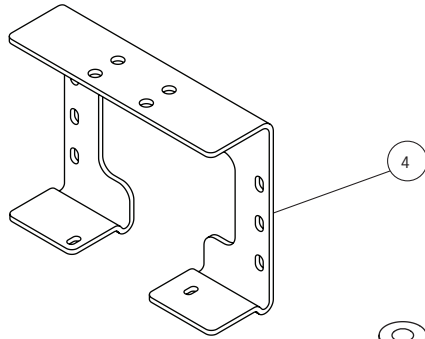

**CP CONTROLLER ASSEMBLY**  
(Tank valve shown separately)

Three-wire harness  
3-foot or 15-foot long  
ABS junction harness

**TIREMAAX® CONTROLLERS (PRO and CP Integrated)**

ITEM	DESCRIPTION	PART NO.	QTY. PER TANDEM	NOTE
------	-------------	----------	-----------------	------