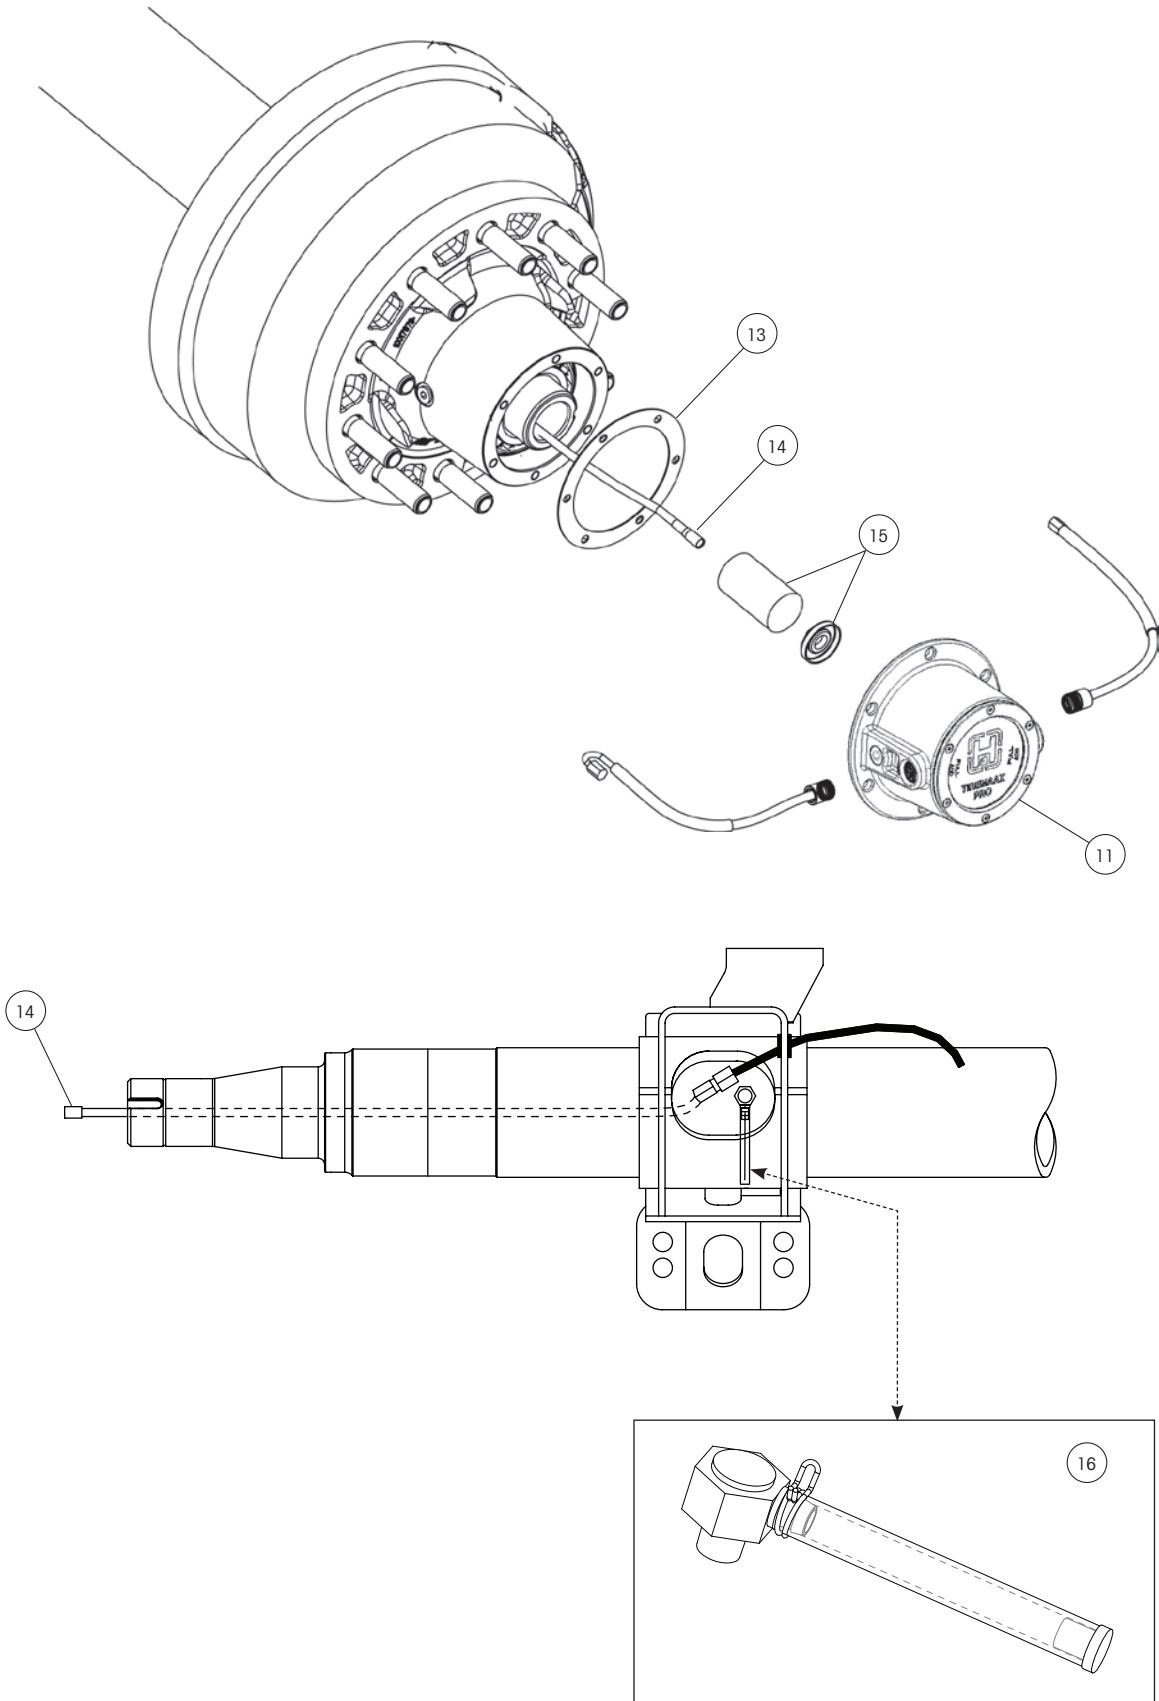

TIREMAAX® PARTS LIST

TIREMAAX® AXLE AND WHEEL COMPONENTS (PRO and CP Integrated)