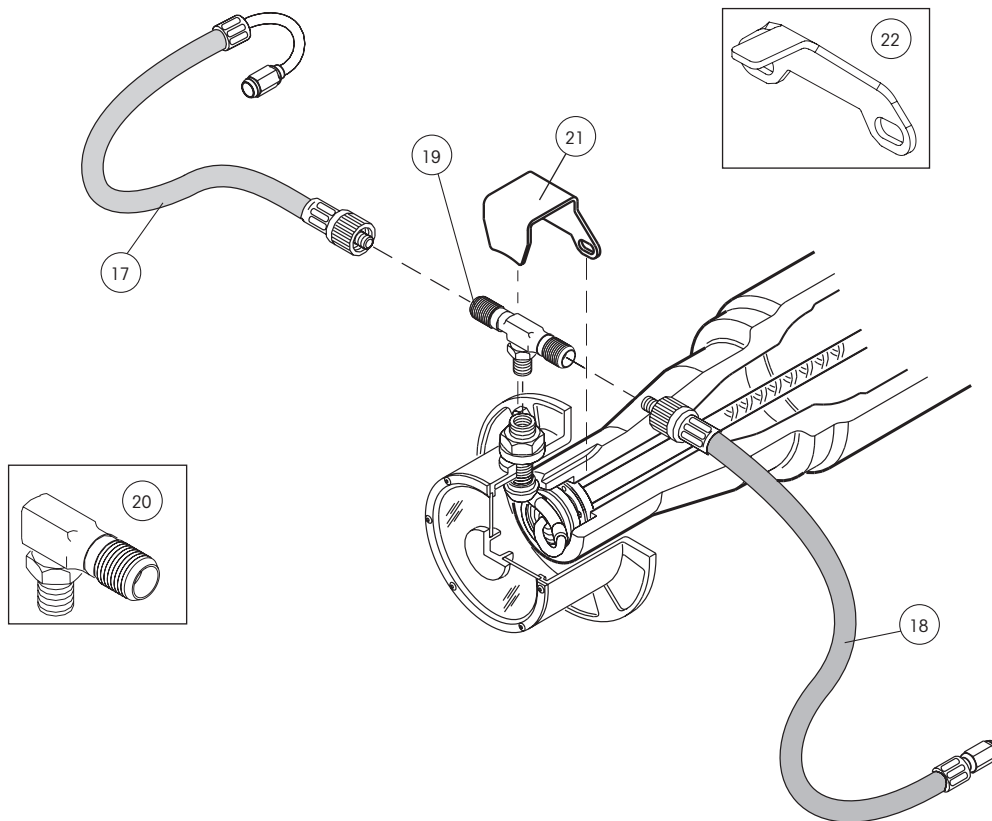

TIREMAAX® PARTS LIST

TIREMAAX® AXLE AND WHEEL COMPONENTS (EC and CP)

ITEM	DESCRIPTION	PART NO.	QTY. PER TANDEM	NOTE
17	TIRE HOSE ASSEMBLY - 180-DEGREE			Includes braided hose with fittings
	17a Tire Hose Assembly 11.5"	VS-29004-1	4	Dual tire size 17" to 19.5"
	17b Tire Hose Assembly 15"	VS-29004-2	4	Dual tire size greater than 19.5"
18	TIRE HOSE ASSEMBLY - Straight - 16.6"	VS-29003-1	4	Includes braided hose with fittings. Dual tire size greater than 17" and super single 22.5"
19	TEE FITTING - FOR DUAL TIRES	VS-29854	4	Dual tire
20	90-DEGREE ELBOW FITTING - FOR SINGLE TIRES	VS-30002	4	Super single tires
21	TEE FITTING GUARD for HN and HP			
	21a Tee Fitting Guard for HN and HP	VS-27890	4	Not compatible with HUS® / P90 or Stemco hubcaps
	21b 6-bolt	VS-30451	4	Compatible with Stemco hubcaps
22	TEE FITTING GUARD for HUS® / P90 Bolt-on Hubcap			
	22a 6-bolt Hubcap	S-28914	4	
	22b 3-bolt Hubcap	S-29147	4	

TIREMAAX® EC and CP