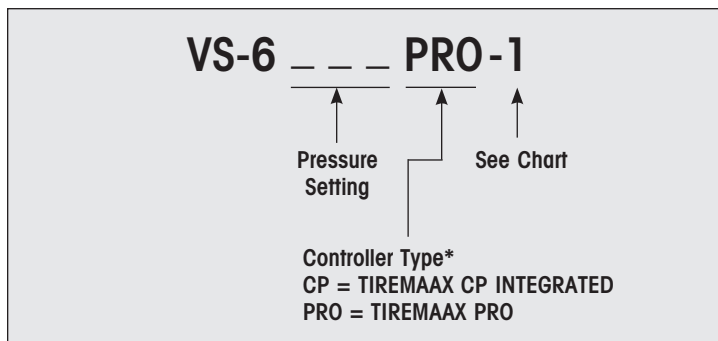

**CP CONTROLLER ASSEMBLY**  
(Tank valve shown separately)

Three-wire harness  
3-foot or 15-foot long  
ABS junction harness

**TIREMAAX® CONTROLLERS (PRO and CP Integrated)**

ITEM	DESCRIPTION	PART NO.	QTY. PER TANDEM	NOTE
------	-------------	----------	-----------------	------

**1 CONTROLLER KIT** (Complete kit not shown)  
Available as assembled unit only

Description	PSI Range
TIREMAAX PRO	85 to 120
TIREMAAX CP INTEGRATED	70 to 130

\* Both TIREMAAX PRO and CP Integrated are available in increments of 5 psi.