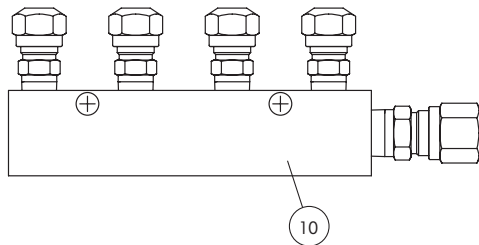

**CP CONTROLLER ASSEMBLY**  
(Tank valve shown separately)

Three-wire harness  
3-foot or 15-foot long  
ABS junction harness

**TIREMAAX® CONTROLLERS (PRO and CP Integrated)**

ITEM	DESCRIPTION	PART NO.	QTY. PER TANDEM	NOTE
------	-------------	----------	-----------------	------